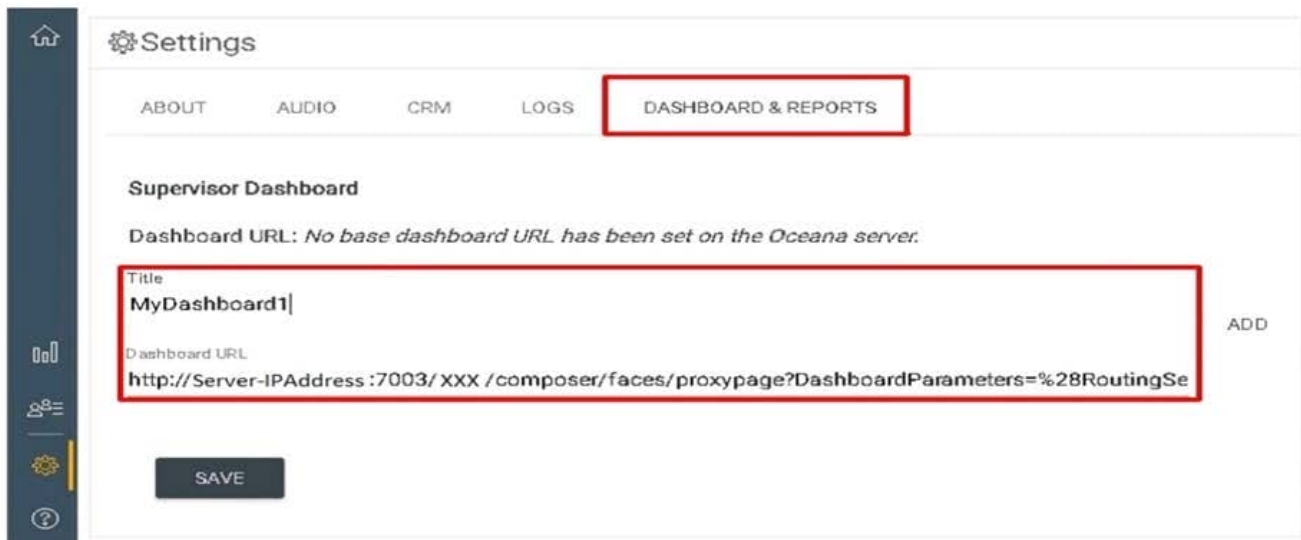

QUESTION 13

As part of the Streams server installation, how many JMS Modules will get installed in the Streams Server?

- A. 33
- B. 23
- C. 26
- D. 36

Correct Answer: A

QUESTION 14

Refer to the exhibit.

Which Avaya Oceanalytics™ URL is configured for the Supervisor Dashboard integration?