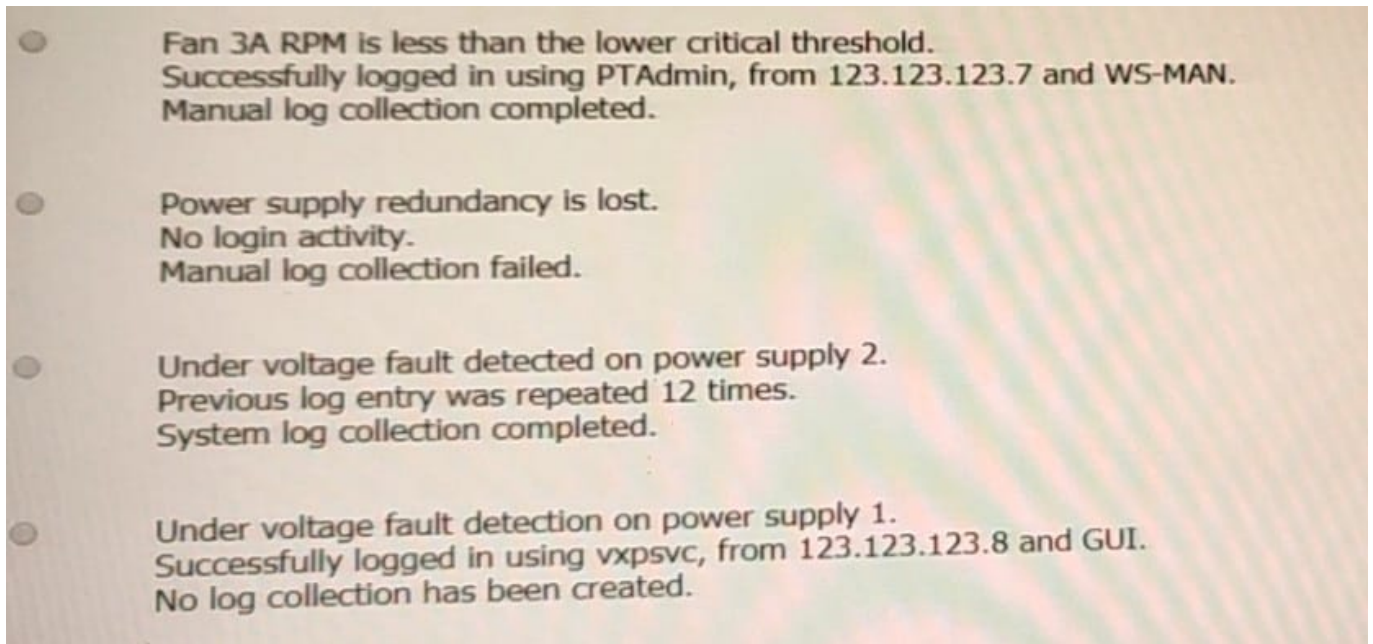

Note: It is necessary to close (x) the simulator window before you can select a response to this question.

A. Option A

B. Option B

C. Option C

D. Option D

Correct Answer: C

QUESTION 3

A technician installs eight servers into a fully operational rack with top of rack switch. Each server has a quad 1Gb NIC and redundant power supplies. The company uses iDRAC in shared LOM mode with LOM1 as the selected NIC.

What should the technician do to verify iDRAC connectivity on each server?

A. iDRAC Datacenter license is installed.

B. Ethernet port LOM1 is cabled and the link light is green.

C. iDRAC dedicated NIC port is cabled and the link light is green.

D. iDRAC Enterprise license is installed.

Correct Answer: C

QUESTION 4

What is required to use the iSM Automatic System Recovery feature?