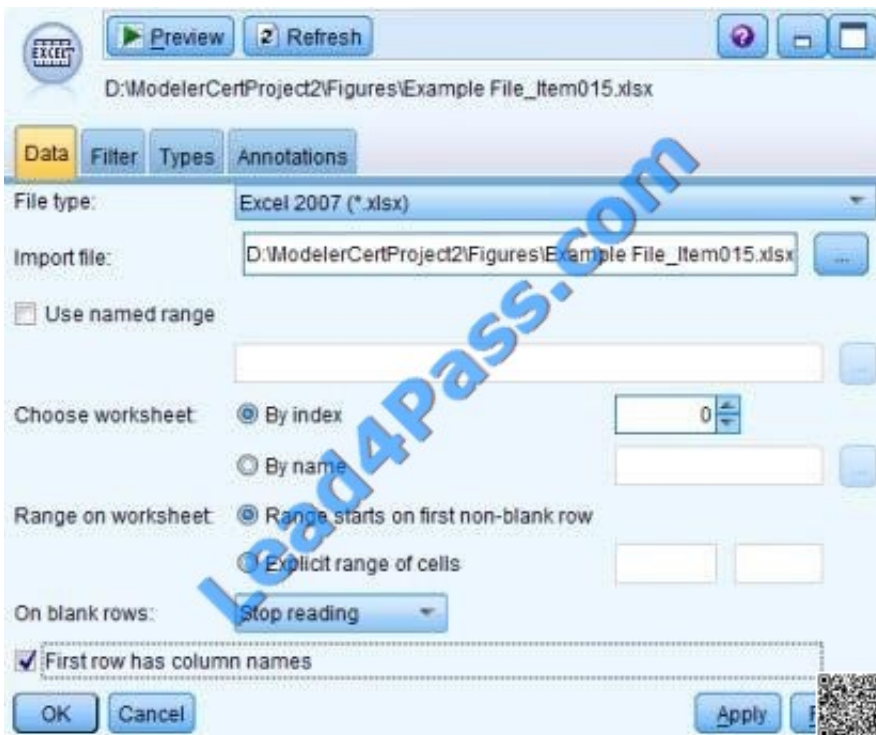

Which dialog box settings are appropriate?

A.

B.

C.

D.

Correct Answer: A

QUESTION 3

True or false: given the information in the Data Audit Quality table below, The generated Filter node will exclude only the fields logwire, logequi, logtoll, and logcard.

The screenshot shows the 'Data Audit Quality' table in Alteryx. The table lists various fields with their measurement types, outlier counts, and quality percentages. A dialog box titled 'Generate Filter from Quality' is open, showing the 'Mode' set to 'Include' and a filter rule: 'Fields with quality percentage higher than %' with a value of 70.0.