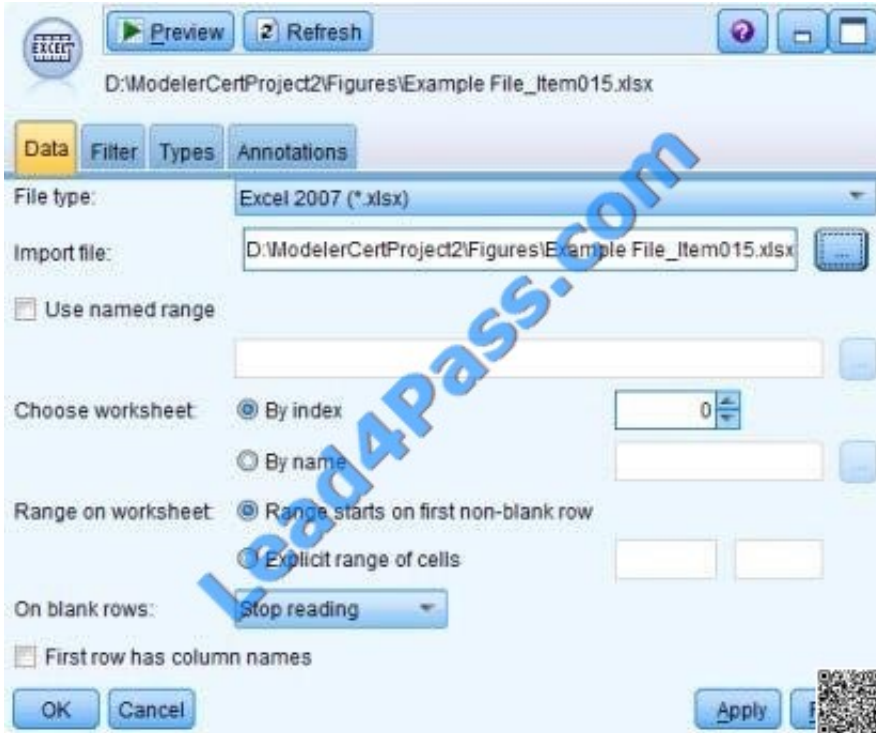

Which dialog box settings are appropriate?

A.

B.

C.

D.

Correct Answer: A

QUESTION 3

True or false: given the information in the Data Audit Quality table below, The generated Filter node will exclude only the fields logwire, logequi, logtoll, and logcard.