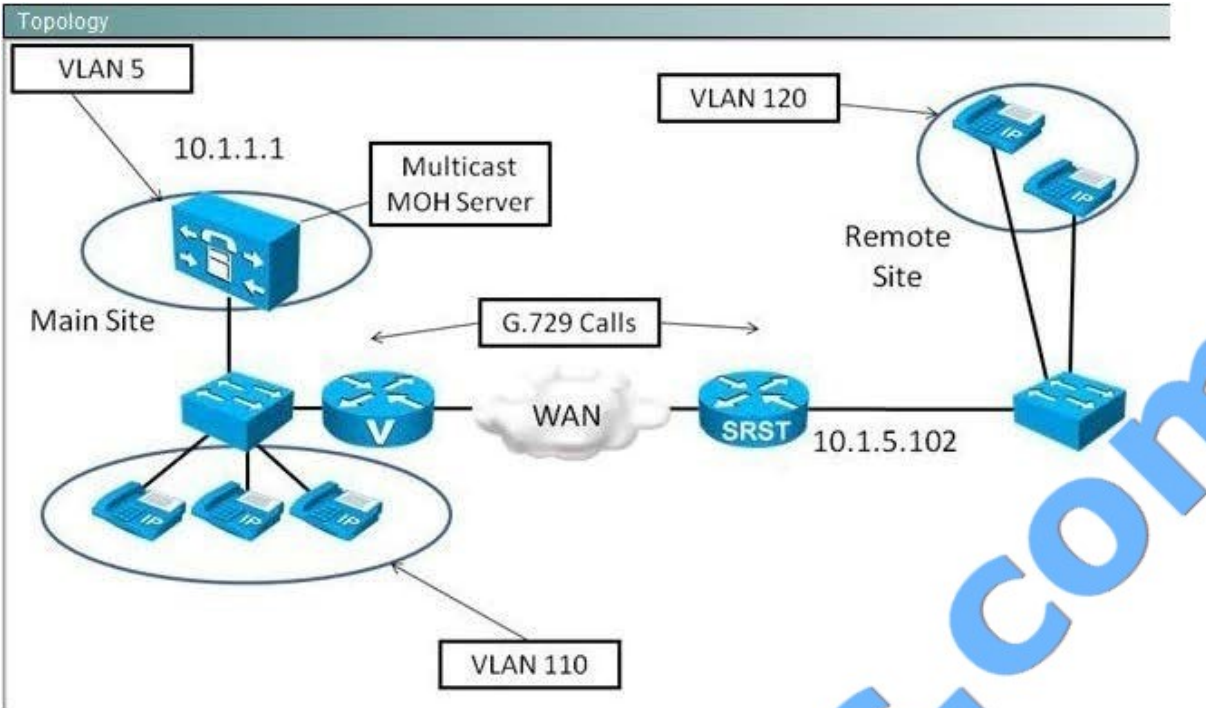

- A. POTS dial peers must be added to the gateway to route calls from the IP phones to the PSTN.
- B. The default service must be enabled globally.
- C. The command `ccm-manager mgcp-fallback` must be configured.
- D. COR needs to be configured to disallow outbound calls.

Correct Answer: ABC

QUESTION 4

Which two are gatekeeper-controlled trunk options that support gatekeeper call administration control? (Choose two.)

- A. H.323
- B. H.245
- C. H.225
- D. intercluster
- E. intracluster

Correct Answer: CD

QUESTION 5

Refer to the exhibit.

MOH Server Config

Device Information

Registration	Registered with Cisco Unified Communications Manager 10.1.5.10
IP Address	10.1.5.10
Host Server*	10.1.5.10
Music On Hold Server Name*	MOH_2
Description	MOH_CUCM801Pub1
Device Pool*	Default
Location*	Hub_None
Maximum Half Duplex Streams*	250
Maximum Multi-cast Connections*	250000
Fixed Audio Source Device	
Use Trusted Relay Point*	Off
Run Flag*	Yes