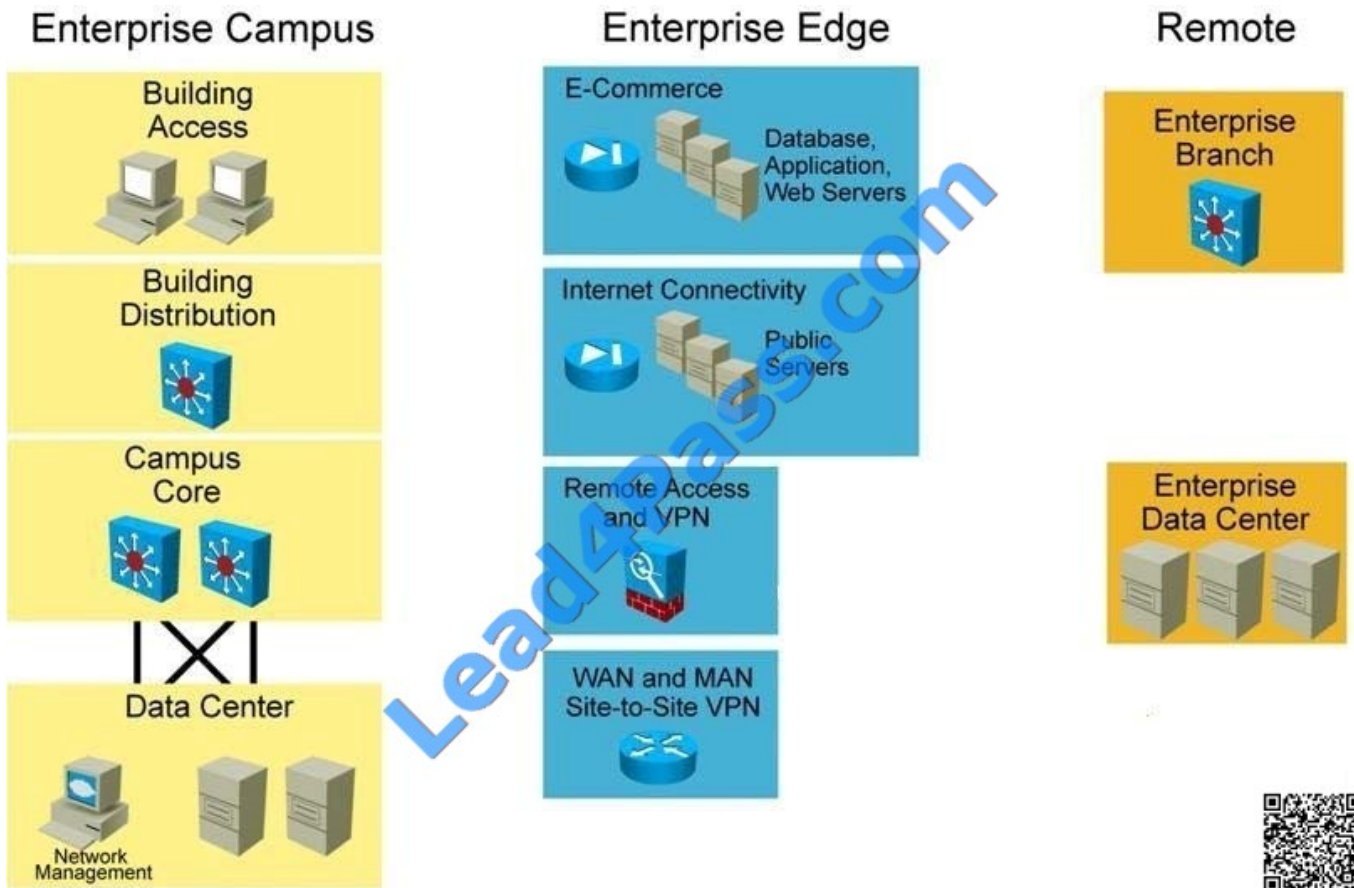

Correct Answer: A

QUESTION 2

Which two common cable management strategies are used in high-density server deployments in the data center?
(Choose two.)

- A. top-of-rack
- B. middle-of-rack
- C. bottom-of-rack
- D. beginning-of-row
- E. middle-of-row
- F. end-of-row

Correct Answer: AF

QUESTION 3

Refer to the exhibit.

Which three modules would typically utilize public IPv4 addressing? (Choose three.)

- A. Access
- B. Distribution
- C. Core
- D. Data Center
- E. E-Commerce
- F. Internet Connectivity
- G. Remote Access/VPN
- H. WAN/MAN
- I. Branch
- J. Branch Data Center

Correct Answer: EFG

QUESTION 4

You want to gather as much detail as possible during a network audit, to include data time stamping across a large number of interfaces, customized according to interface, with a minimal impact on the network devices themselves. Which tool would you use to meet these requirements?

- A. RMON
- B. SNMPv3
- C. NetFlow
- D. Cisco Discovery Protocol

Correct Answer: C

NetFlow provides extremely granular and accurate traffic measurements and a high-level collection of aggregated traffic. The output of netflow information is displayed via the show ip cache flow command on routers. The Table shows a description of the fields for NetFlow output. Table. Netflow Output escription