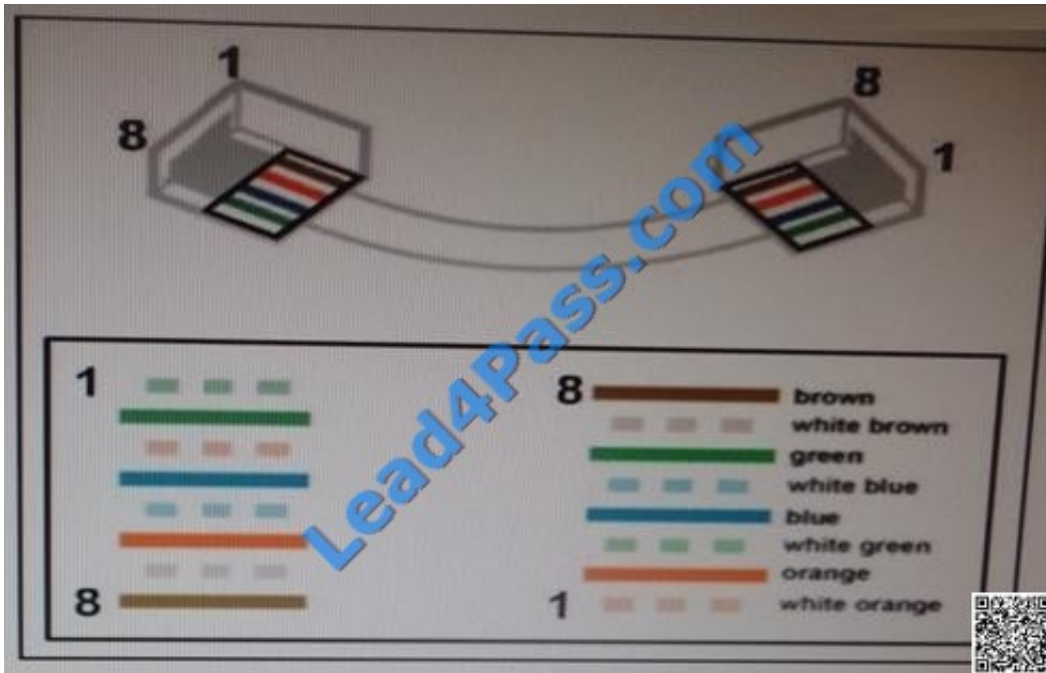

Refer to the exhibit.

- A. RJ-45 straight-through
- B. RJ-45
- C. RJ-45 rollover
- D. RJ-11
- E. RJ-45 crossover

Correct Answer: E

QUESTION 5

Which router can be used for disk-in-access to the router CLI management purposes and does not usually pass normal network traffic?

- A. AUX
- B. Gigabit Ethernet
- C. Fast Ethernet
- D. Channelized serial

Correct Answer: A