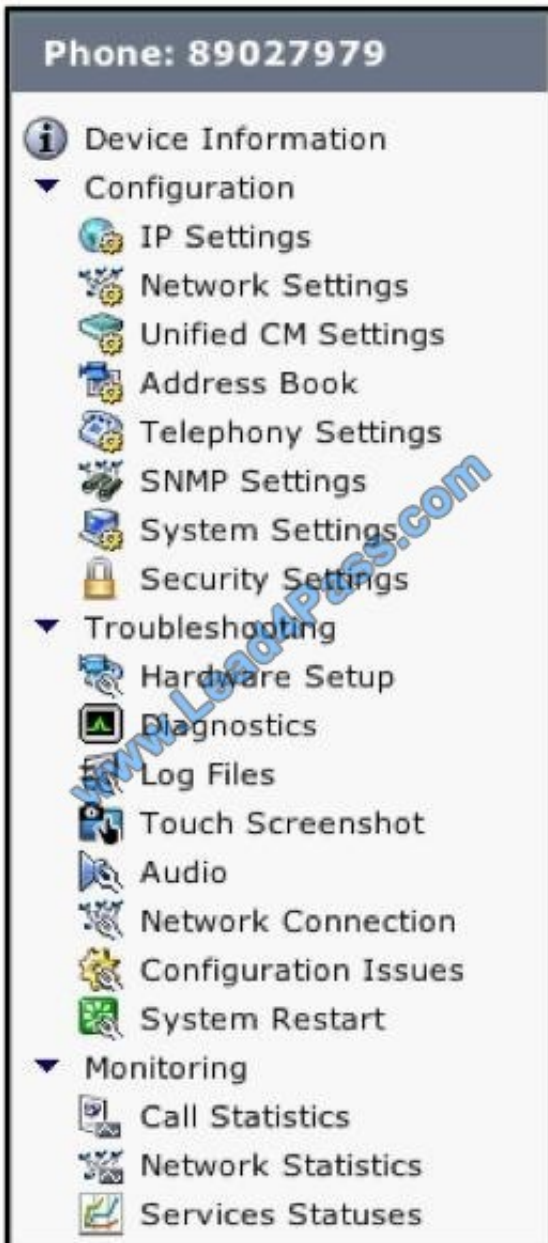

QUESTION 1

Which device is connected to the TX9000 AV expansion box for video input?

- A. presentation (TS4) codec
- B. collaboration/presentation display
- C. center (TS1) codec
- D. built-in video splitter
- E. left (TS2) and right (TS3) codec

Correct Answer: A

QUESTION 2

When configuring the Device Information section of a new TX9000 in Cisco Unified Communications Manager, which two selections are required to be checked? (Choose two.)

- A. Use Device Pool Calling Party Transformation CSS
- B. Retry Video Call as Audio
- C. Ignore Presentation Indicators (internal calls only)
- D. Allow Control of Device from CTI
- E. Logged Into Hunt Group
- F. Remote Device

Correct Answer: BD

QUESTION 3

Refer to the exhibit.

Under which component is the TX9000 configuration restored to factory configuration?

- A. IP Settings
- B. Network Settings
- C. Unified CM Settings
- D. Telephony Settings
- E. System Settings
- F. Configuration Issues