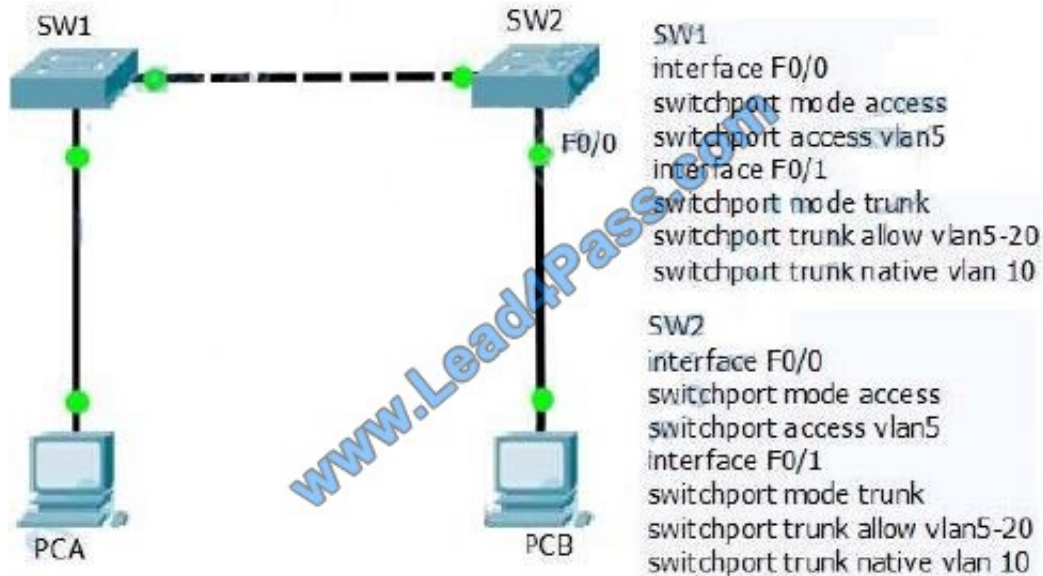

For this example, the network range is 172.16.16.1 - 172.16.31.254, the network address is 172.16.16.0 and the broadcast IP address is 172.16.31.255.

QUESTION 2

What command is used to verify the DLCI destination address in a Frame Relay static configuration?

- A. show frame-relay pvc
- B. show frame-relay lmi
- C. show frame-relay map
- D. show frame relay end-to-end

Correct Answer: C

Sample "show frame-relay map" output: R1#sh frame map Serial0/0 (up): ip 10.4.4.1 dlci 401(0x191,0x6410), dynamic, broadcast,, status defined, active Serial0/0 (up): ip 10.4.4.3 dlci 403(0x193,0x6430), dynamic, broadcast,, status defined, active Serial0/0 (up): ip 10.4.4.4 dlci 401(0x191,0x6410), static, CISCO, status defined, active

QUESTION 3

Which two networking standards use copper cable? (Choose two)

- A. 100BASE-LX
- B. 10BASE-T
- C. 802.11ac
- D. 802.3d
- E. 802.3

Correct Answer: AB

QUESTION 4

Refer to the exhibit. Traffic on the control plane uses which VLAN ?