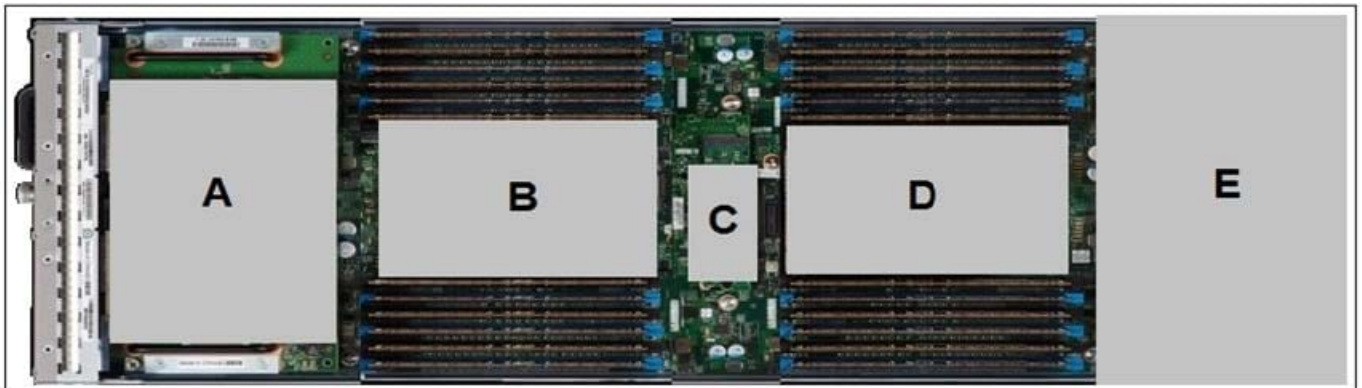

Correct Answer: CDE

---

**QUESTION 3**

Which supervisor module is supported by a Cisco Nexus 7700 Series Switch?

- A. first-generation supervisor module
- B. second-generation supervisor module (Sup2)
- C. second-generation supervisor enhanced module (Sup2E)
- D. third-generation supervisor enhanced module (Sup3E)

Correct Answer: C

---

**QUESTION 4**

Refer to the exhibit. Which item does C represent?

- A. CMOS Battery
- B. Internal USB
- C. Mini Storage Connector
- D. mLOM Connector
- E. GPU

Correct Answer: C

Reference: <https://www.cisco.com/c/dam/en/us/products/collateral/servers-unified-computing/ucs-b-series-blade-servers/b200m5-specsheet.pdf>